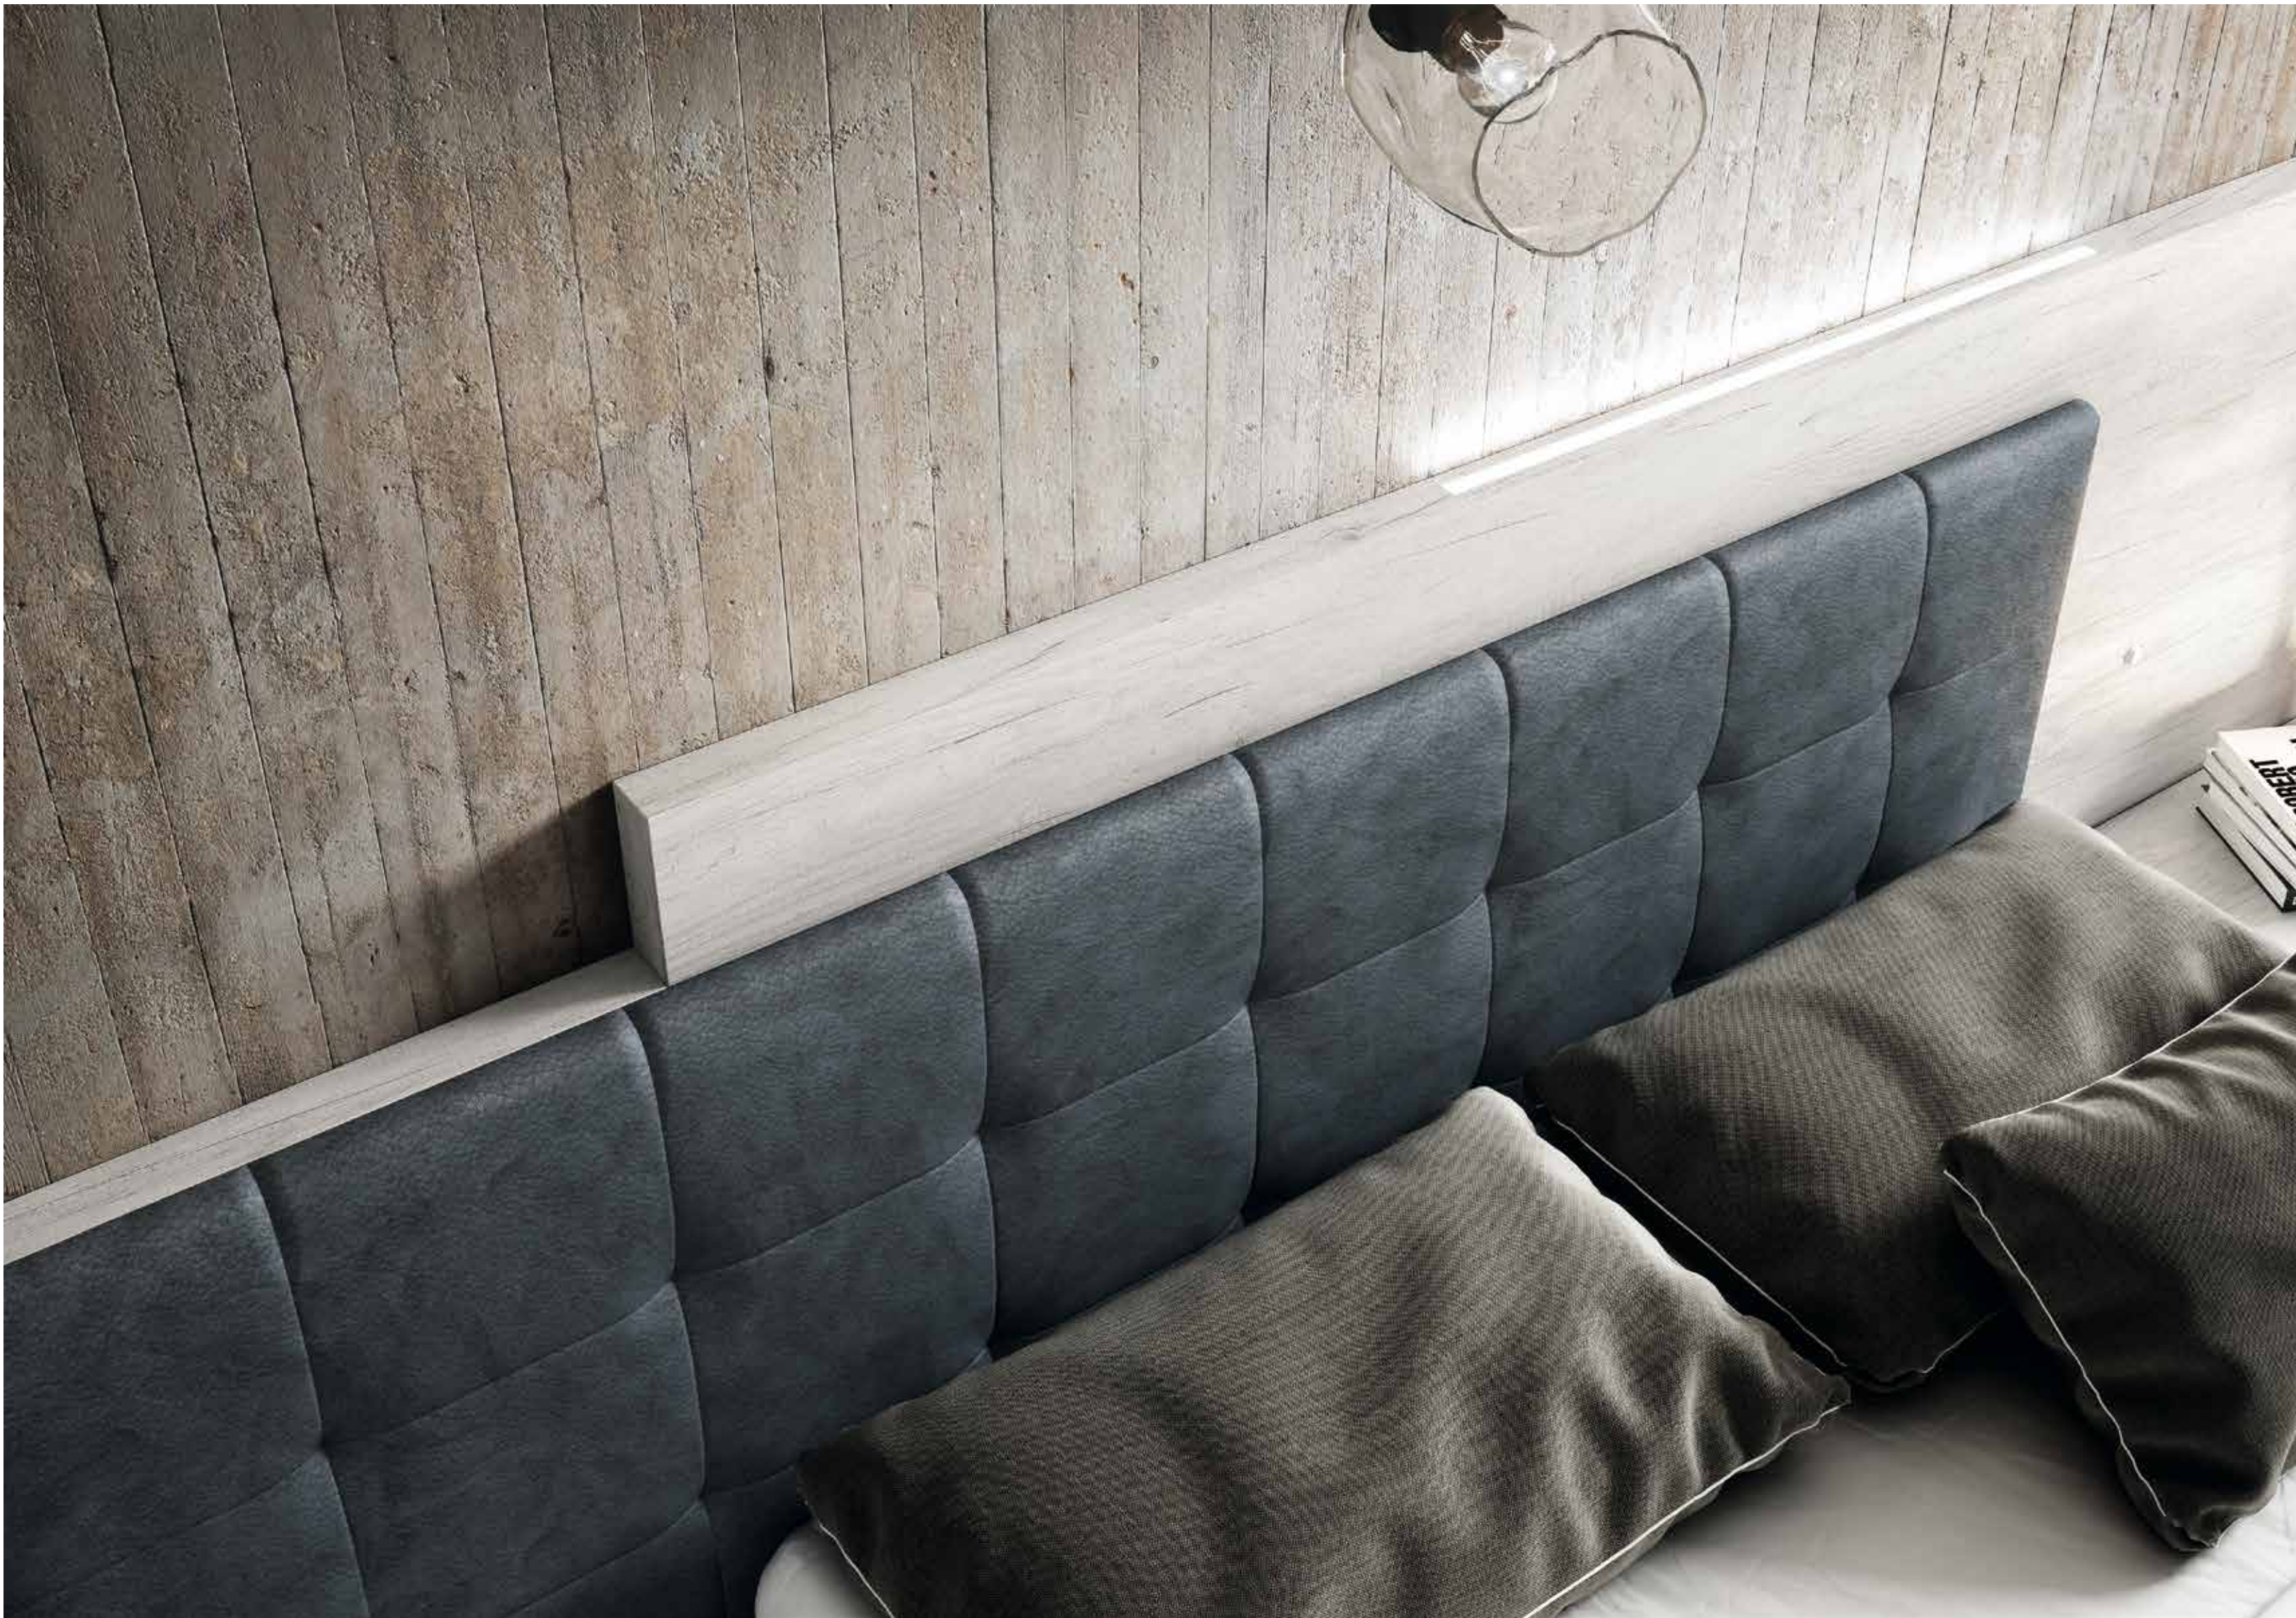

CABECEROS CON headboards with several volumes and materials
VARIOS VOLUMENES Y MATERIALES