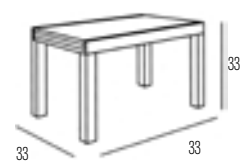

TESSA CENTER

CHAPA DE MADERA DE NOGAL, ROBLE, LACADO
ENCIMERA MADERA O MADERA CON CRISTAL

MEDIDAS:
90X90 CM, 110X60 CM

OPCIONES:
OTRAS MEDIDAS
COMBINACION LACADO BARNIZADO
OTROS MATERIALES DE CHAPA

WALNUT, OAK, LACQUERED VENEER
WOODEN OR WOOD PLUS GLASS TOP

MEASUREMENTS:
90X90 CM, 110X60 CM

OPTIONS:
OTHER MEASUREMENTS
VARNISHED AND LACQUERED COMBINATION
OTHER VENEER MATERIALS AVAILABLE

PLAQUE EN BOIS DE NOYER, CHENE, LAQUE
PLAN DE TRAVAIL EN BOIS OU BOIS AVEC VITRE

MESURES:
90X90 CM, 110X60 CM

OPTIONS:
AUTRES MESURES
COMBINAISON LAQUE VERNIS
AUTRES MATERIAUX DE PLAQUE

INTERMOBIL