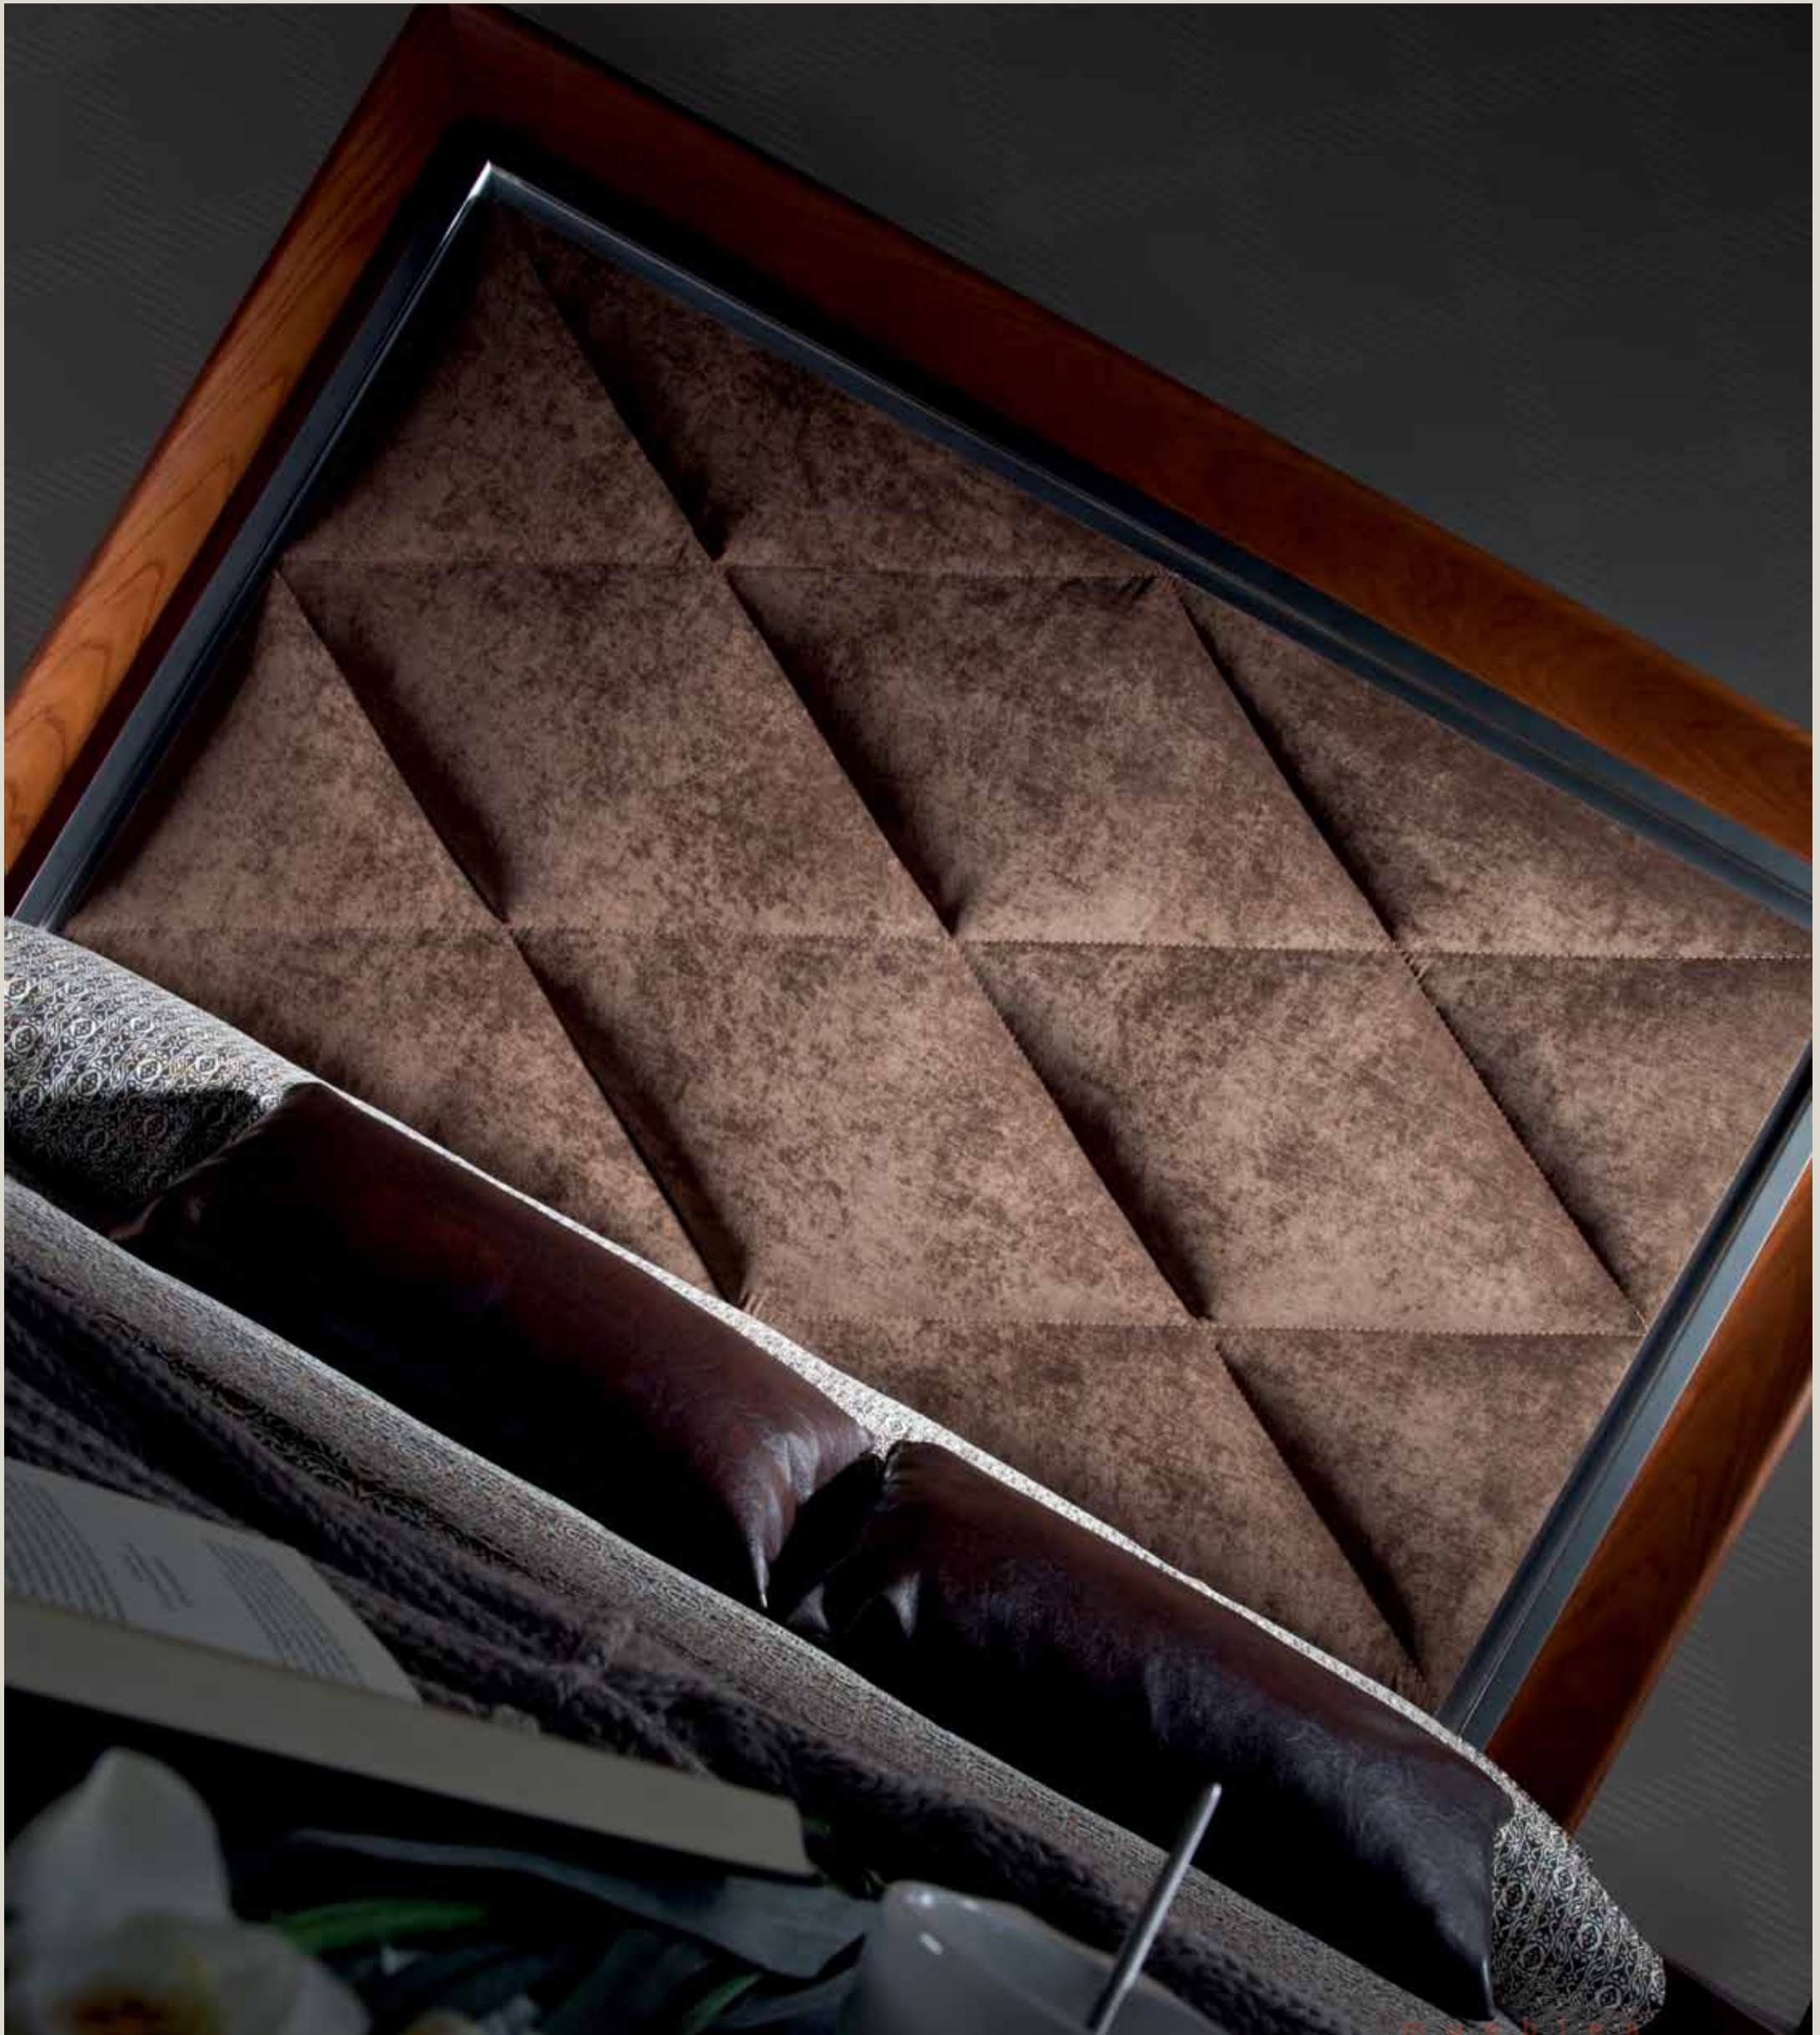

DOUBLE “M”
ITS MORE
AND BEST

CABEZAL TAPIZADO CHAPA
NATURAL DE ROBLE PORO ABIERTO
Upholstered headboard on open
pore natural oak veneer

INTERMOBEL

CABEZAL TAPIZADO CHAPA
NATURAL DE ROBLE PORO ABIERTO
Upholstered headboard on open
pore natural oak veneer

muebles
INTERMOBEL

CABEZAL CALADO
CHAPA NATURAL
DE ROBLE PORO ABIERTO
Fretwork headboard on open
pore natural oak veneer

muebles
ITERMOBEL

modèles
INTERMOBEL

RELIABLE
STRUCTURE &
EFICIENCY

DETALLE
MECANISMO CANAPÉ
Boxspring with
mechanism detail