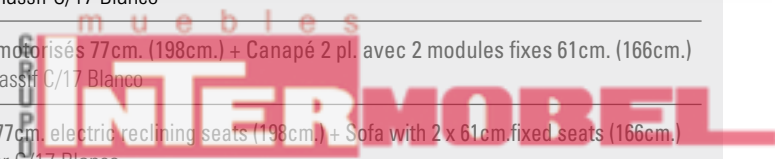

Sofá con 2 relax motorizados 77cm. (198cm.) + Sofá 2 pl. con 2 módulos fijos 61cm. (166cm.)
· Completo: Piel Esp. Massif C/17 Blanco

Canapé avec 2 relax motorisés 77cm. (198cm.) + Canapé 2 pl. avec 2 modules fixes 61cm. (166cm.)
· Complet: Cuir épais Massif C/17 Blanco

3 Seater sofa with 2 x 77cm. electric reclining seats (198cm.) + Sofa with 2 x 61cm. fixed seats (166cm.)
· Fabric: Massif Leather C/17 Blanco