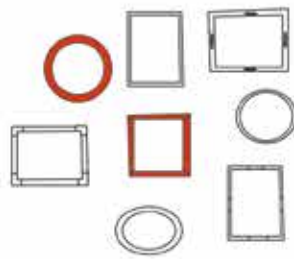

GOYA

DESLIZANTES

COULISSANTS

SOFA WITH MANUAL SLIDING SEATS

SENTADA SUAVE
ASSISE MOELLEUX
SOFT COMFORT SIT

6cm.
VISCOELÁSTICA EN ASIENTOS
VISCOÉLASTIQUE EN ASSISES
SEATS WITH MEMORY FOAM

Sofá 3 pl. deslizantes (202cm.) + Sofá 2 pl. deslizantes (162cm.)
- Completo: S/A - Indian Malva

Canapé 3 pl. coulissante (202cm.) + Canapé 2 pl. coulissante (162cm.)
- Complet: S/A - Indian Malva

3 Seater sofa with sliding seats (202cm.) + 2 Seater sofa with sliding seats (162cm.)
- Fabric: S/A - Indian Malva

GRUPO **INTERMOBEL**