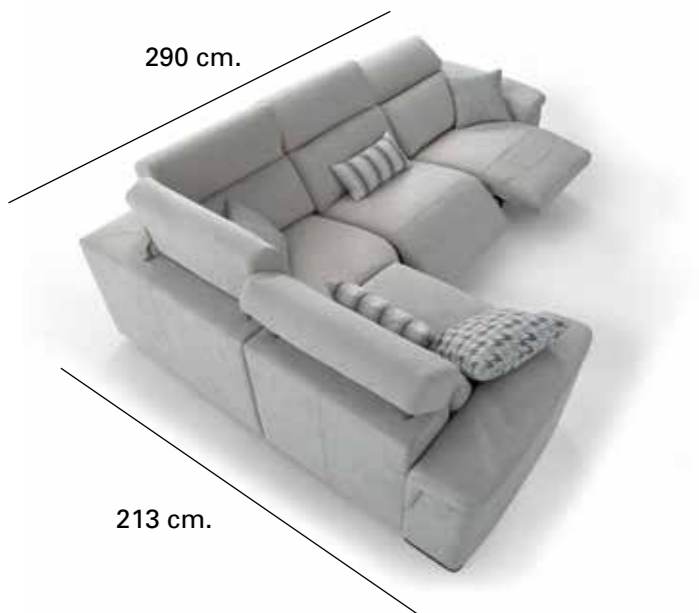

*** CE MODÈLE N'A PAS COUSSINS DÉCO (voir auxiliaire)**

Sofa with 2 x 77 cm. electric reclining seats + Chaise lounge with storage 165cm. (290cm.)

- Fabric: S/A - Apache C/14

- Decorative cushions: (1 extra C20) S/B - APP Fucsia 105, (1 extra C20) S/B - APP Azul 66 and (2 extra C21) S/A - Apache C/14

*** DECORATIVE CUSHIONS NOT INCLUDED IN PRICE (check pricelist for cushions) (see auxiliary)**

INTERMOBEL

290 cm.

213 cm.

LODI

Composición: Módulo relax motorizado 1 brazo 77cm. + Módulo central relax motorizado 77cm. + Rincón + Módulo fijo 1 brazo 77cm.