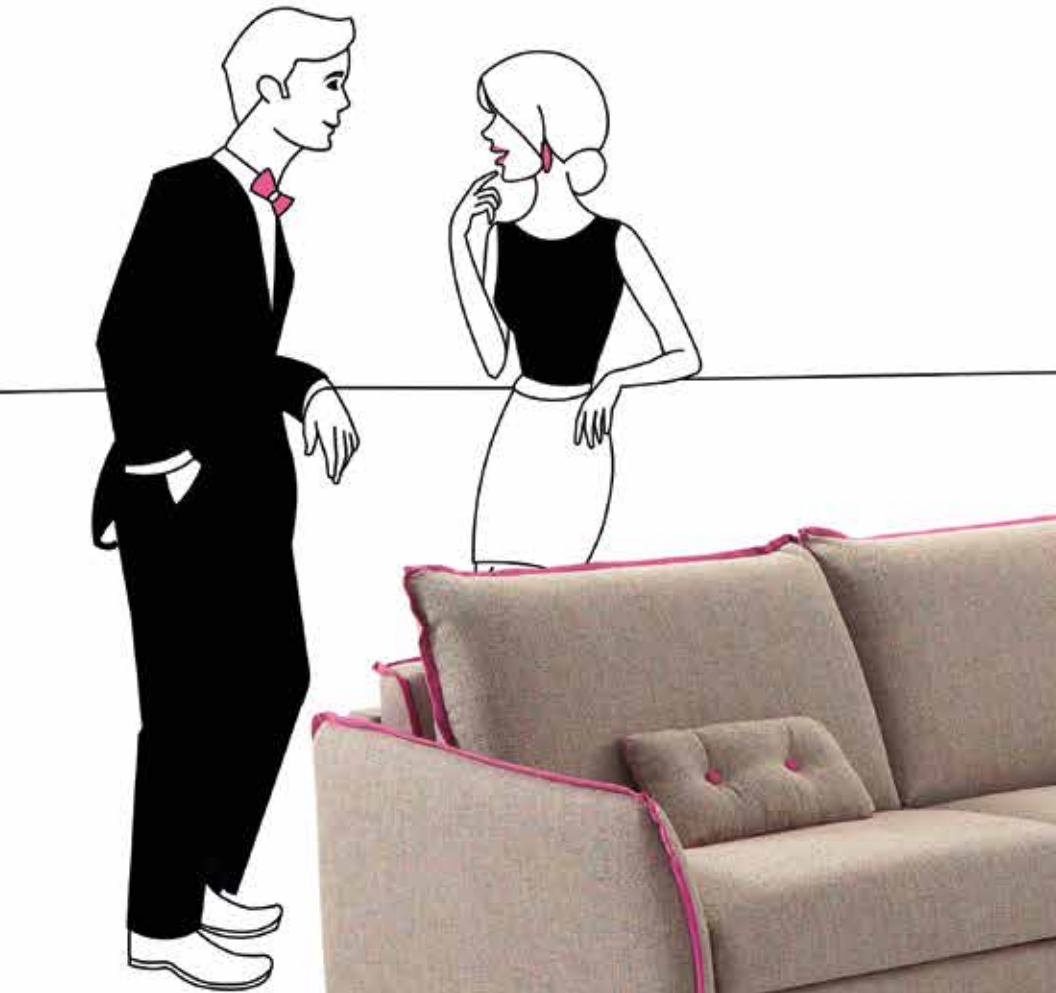

MARTINA

CAMAS Y FIJOS

LITS ET FIXES

SOFA BEDS AND FIXED SEATS

VANGUARDIA

MARTINA

Sofá Cama 140 x 200 + Chaiselongue fija 175cm. (258cm.)
· Completo: S/D - Visual Haruka C/29
· Vivos: S/B - App C/105 Fucsia
· Pouff cuadrado Martina 55 x 55cm.: S/D - Visual Haruka C/29
· Pouff redondo Martina 55 Øcm.: S/B - App C/105 Fucsia

Canapé Lit 140 x 200 + Chaiselongue-fixe 175cm. (258cm.)
· Complet: S/D - Visual Haruka C/29
· Passepoils: S/B - App C/105 Fucsia
· Pouff carré Martina 55 x 55cm.: S/D - Visual Haruka C/29
· Pouff rond Martina 55 Øcm.: S/B - App C/105 Fucsia

muebles
GRUPO INE-MODEL
Sofa Bed 140 x 200 + Fixed chaise lounge 175cm. (258cm.)
· Fabric: S/D - Visual Haruka C/29
· Piping and decorative cushions: S/B - App C/105 Fucsia
· Martina square puff 55 x 55cm.: S/D - Visual Haruka C/29
· Martina round puff Ø 55cm.: S/B - App C/105 Fucsia