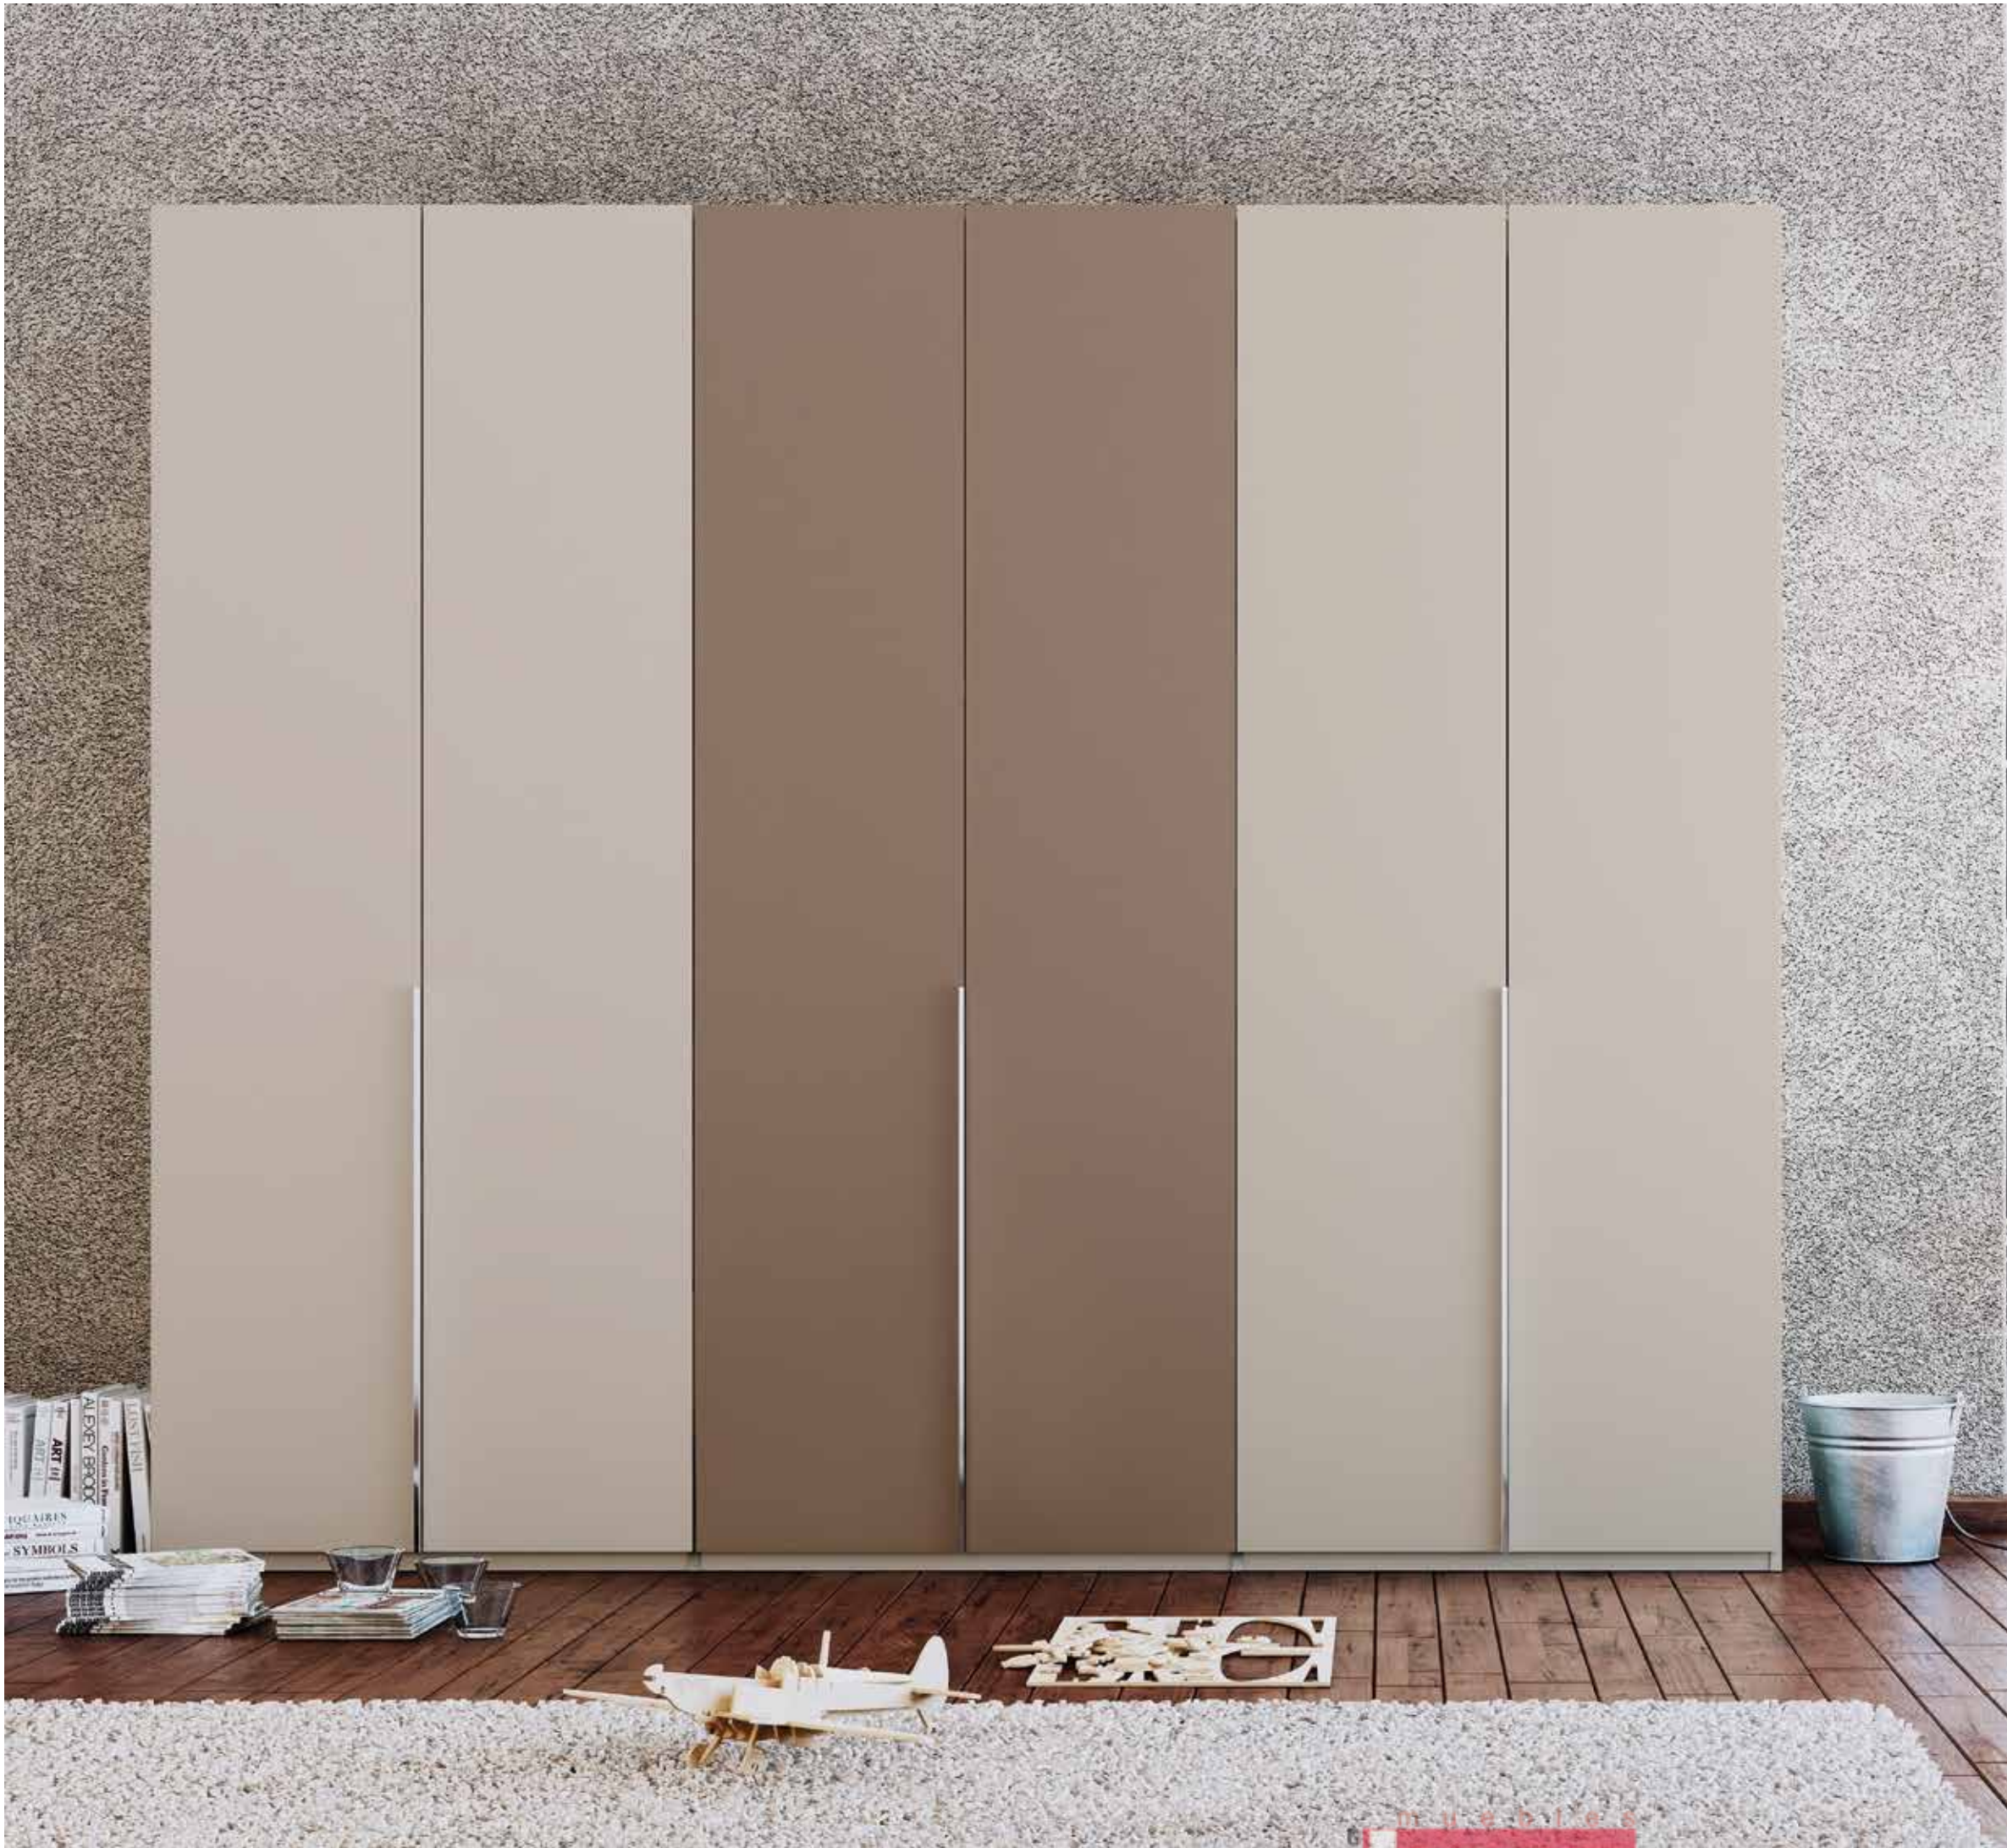

MUSEUM
INTERMOBEL

FORMULA
WORLD CHAMPIONS

ride
the
bill

EVINES
SNOOKA
LORDY
ECONOMY
PAPER
LAW

muebles
GRIT
INTERMOBEL

VERTICAL⁹ L416 COMP

ARENA MATE ◀ CAPUCCINO MATE

Armario **VERTICAL** 6 puertas batientes, acabado Arena Mate y Capuccino Mate. | VERTICAL wardrobe 6 Hinged doors in Matt Arena and Capuccino Mate. | VERTICAL Armoire 6 portes battantes en Arena Mate et Capuccino Mate.