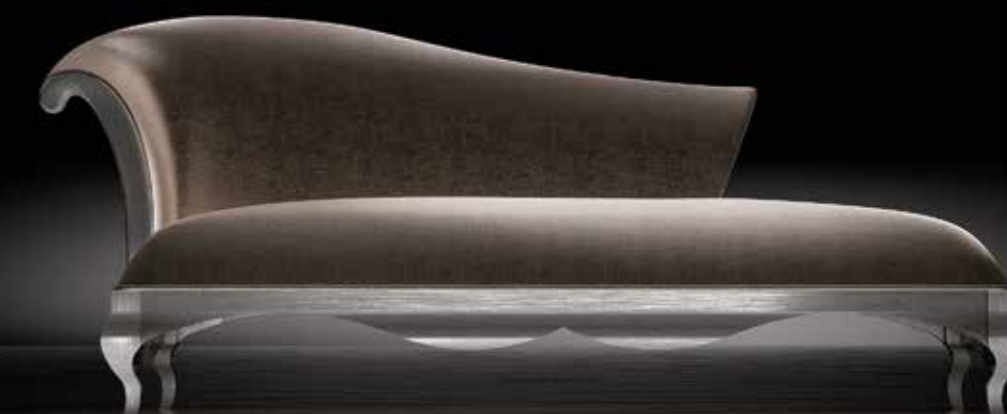

Color 40 (Plata Vieja / Old Silver)
Victoria Taupe