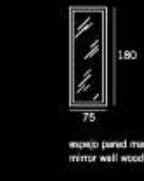

cabecero curvo /
curved headboard