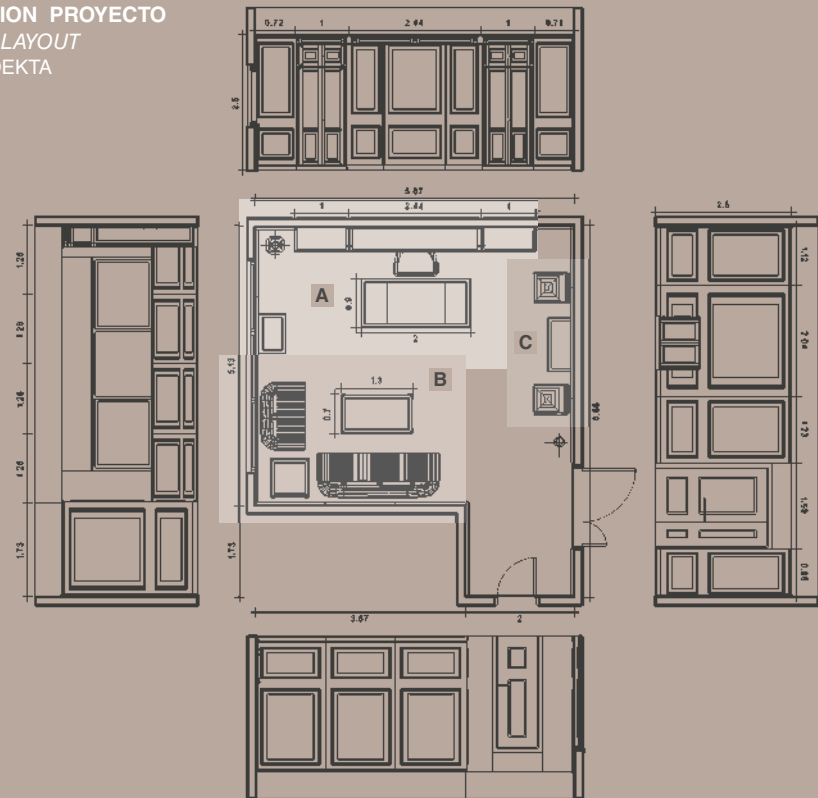

Arte Mobilia esta especializada en el diseño como la confección de mesas de reunión y mobiliario a medida en exclusiva para todo tipo de proyectos.

In Arte Mobilia's project department, we offer logical solutions for both corporate and public work areas.

Our professionals draw up designs on blueprints, determining which components are the most suitable, and the different layout options for these components, for every environment.

Arte Mobilia specialises in design, such as creating meeting tables and customised furniture, exclusively, for every kind of project.

Проектный отдел компании Arte Mobilia предлагает оптимальные интерьерные решения для создания максимально удобной рабочей зоны, как в интерьере престижного офиса, так и в качестве домашнего кабинета, учитывая потребности наших клиентов.

На основании наших проектных планов технический штат нашего офиса создаёт специальный дизайнерский проект, в котором определены наиболее подходящие элементы и представлены различные варианты их расположения для создания гармоничного рабочего пространство в каждом отдельном случае.

В течение последних нескольких лет, в связи с растущими потребностями различного рода рынков, наша компания специализировалась на изготовлении эксклюзивных конференц-столов для правительственных проектов.

DISPOSICION PROYECTO PROJECT LAYOUT ПЛАН ПРОЕКТА

ESPACIO A
AREA A
ЗОНА А