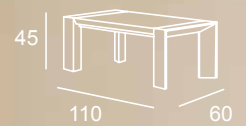

INTERMODEL

java centro madera

java centro cristal fija

muebles

INTERMOBEL

 A small technical drawing of the glass table with dimensions 45, 110, and 60.

valencia centro elevable

valencia centro