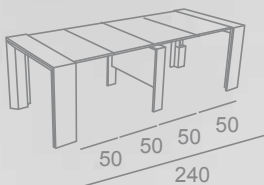

consola valencia GRUPO muebles **INTERMOBEL**