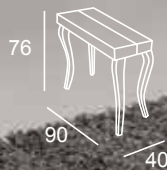

INTERMODEL

java centro madera

java centro cristal fija

muebles

INTERMOBEL

 A small technical drawing of the glass table with dimensions 45, 110, and 60.

valencia centro elevable

valencia centro