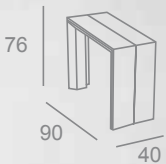

consola valencia GRUPO muebles **INTERMOBEL**