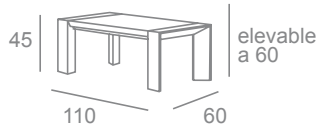

INTERMODEL

java centro madera

java centro cristal fija

muebles

INTERMOBEL

 A small technical drawing of the glass table with dimensions 45, 110, and 60.

valencia centro elevable

valencia centro